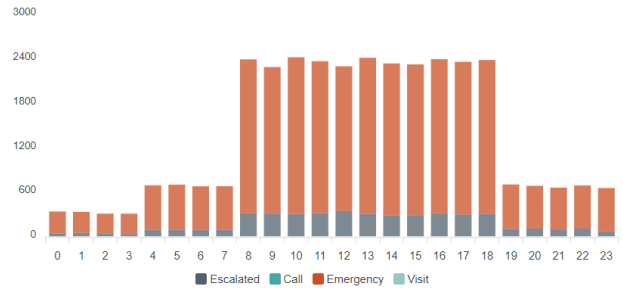

0

Onsite Users Online

33339

Total Alerts

7 minutes 45 seconds

Average Time To Reset

Distribution Of Alert Types

Alerts By Hour

Home Breakdown

Home Name	Total	0	1	2	3	4	5	6	7	8	9	10	11	12	13	14	15	16	17	18	19	20	21	22	23	
Demo Home	14439	316	306	328	290	304	459	453	641	913	917	814	763	629	552	583	659	745	774	802	815	747	771	488	370	Report