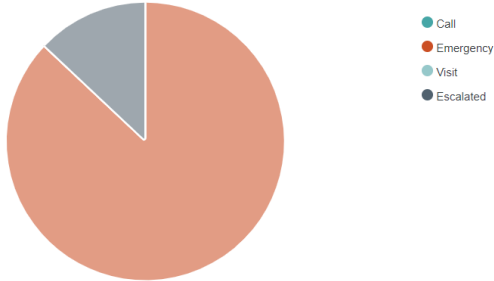

0

Onsite Users Online

33339

Total Alerts

7 minutes 45 seconds

Average Time To Reset

Distribution Of Alert Types

Alerts By Hour