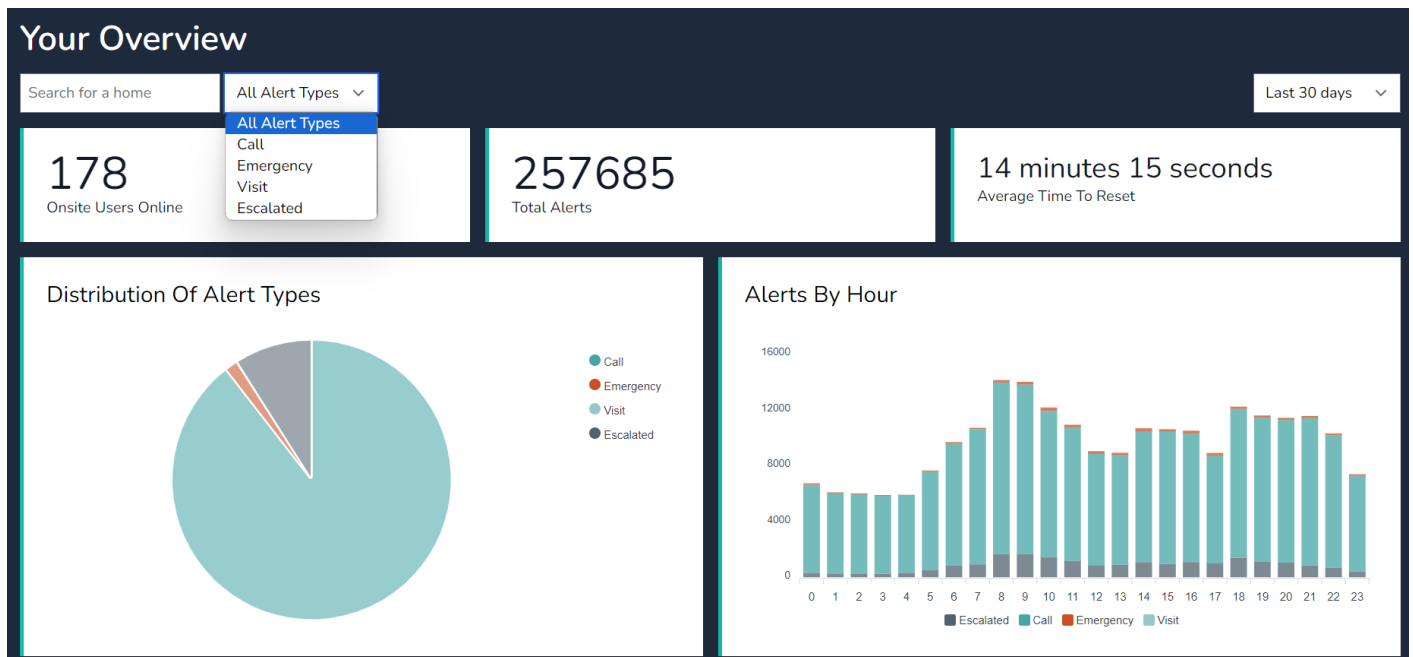

Dashboard

Dashboard Overview: The dashboard offers a visual snapshot of alarm management within care homes. Here are the key features:

1. Graphical Interface:

- The dashboard presents data using pie charts and graphs.
- Users can quickly assess critical information related to alarm handling.

2. Busy Hours Analysis:

- Easily identify peak activity hours when alarms are most frequent.
- This insight helps allocate staff resources effectively.

3. Average Response Time Tracking:

- View the average time taken to respond to alarms.

4. Flexible Filtering:

- Filter data by alert type (e.g., Escalated & Emergency Alarms) or specific days.
- Custom date ranges allow in-depth analysis.

5. User Monitoring:

- Access a list of users currently logged into the system.
- Stay informed about user activity and system utilization.

Remember, the dashboard empowers care providers with actionable insights for better decision-making and enhanced resident care.

Your Overview

Search for a home

Emergency

06/02/2023

to

09/02/2024

Custom